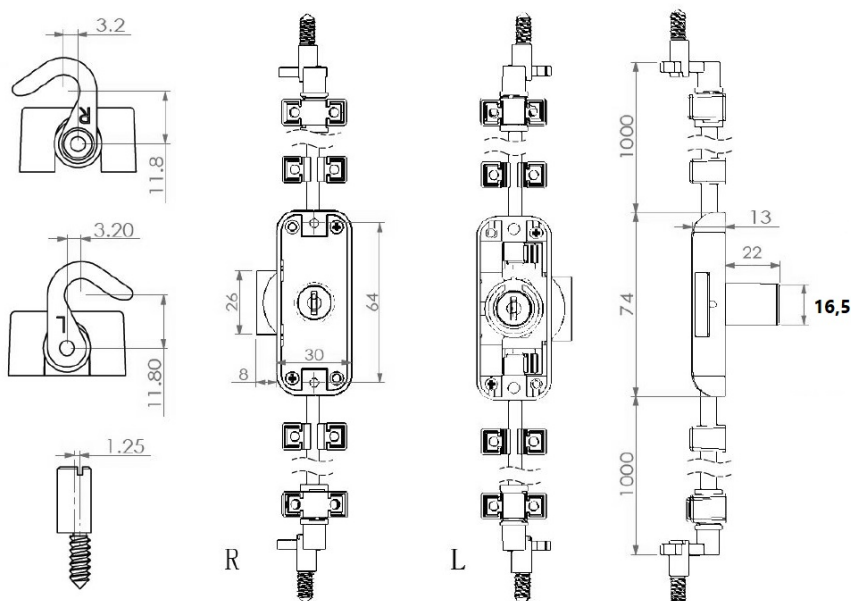

PRODUCT SHEET

Description:

Rotary Bar Lock 922, $\varnothing 16,5 \times 22 \text{mm}$, RH, BLK, CK SISO, No Bars but W/Nickel Pl. Accessories, 3-Way, 15mm Backset

Item number:

14.05.270-0

Units	Box	Carton	HS Code	Barcode
Pcs.	8	80	8301300000	
				5704866042918